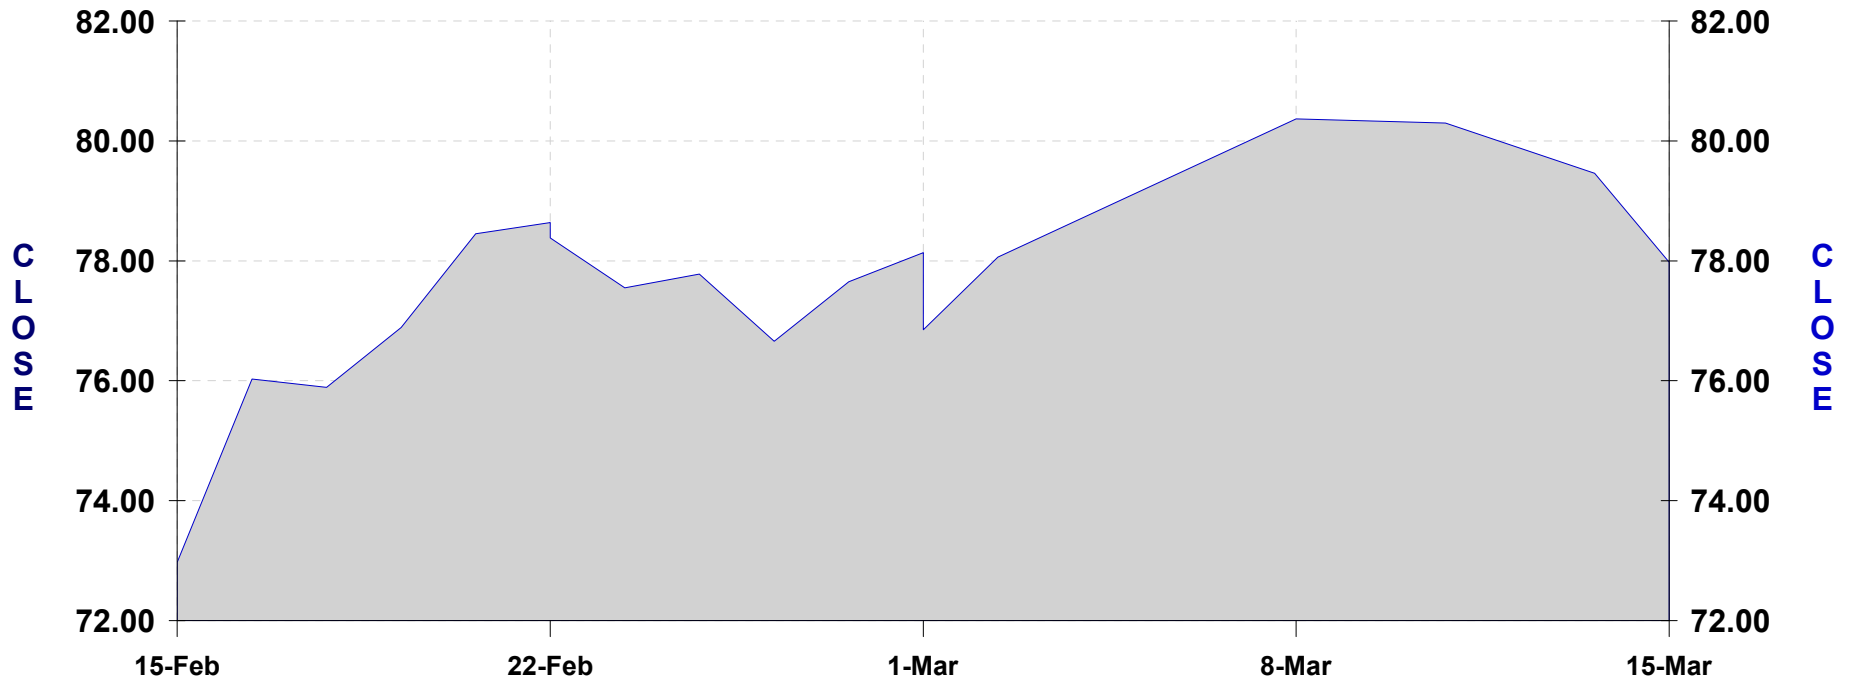

15-Mar-10

Brent Crude Oil [ICE] 1-Month — 15-Feb-10 to 15-Mar-10

CRUDE_IPE Close