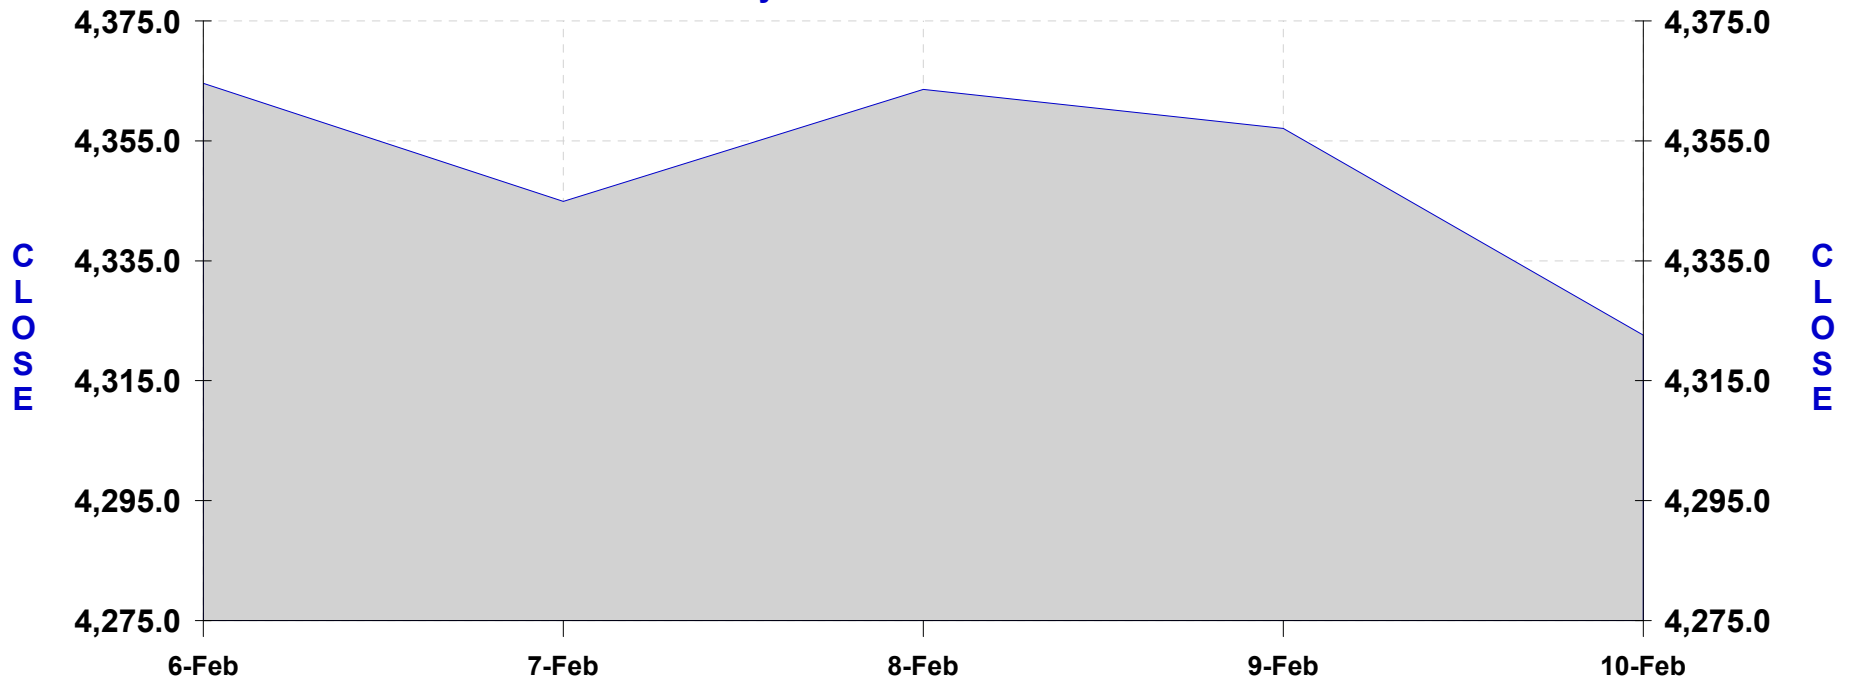

10-Feb-12

Australia All Ordinaries 7-Day — 6-Feb-12 to 10-Feb-12

■ OAULAO Close