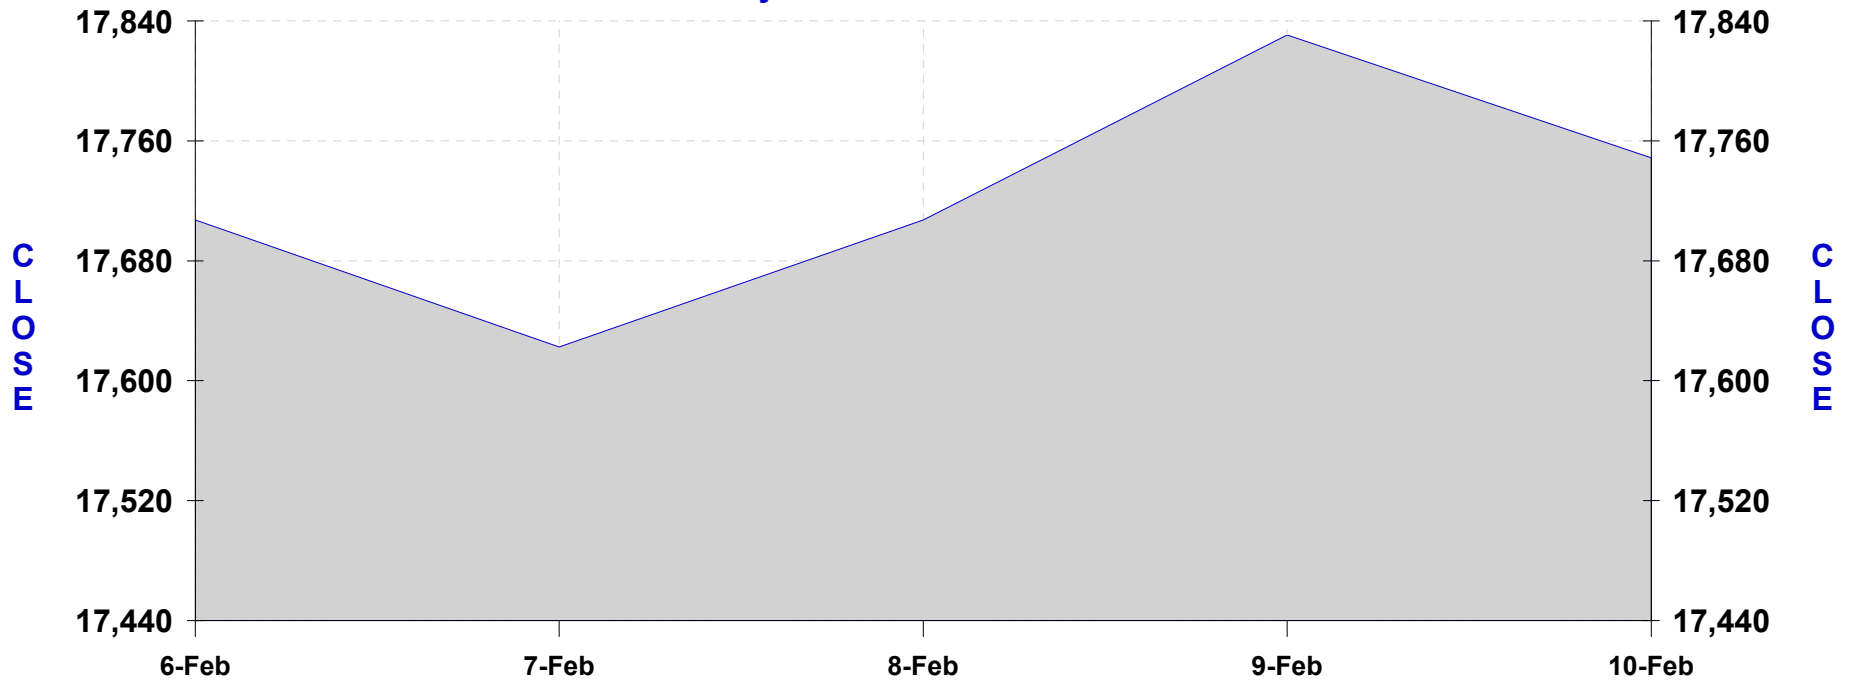

10-Feb-12

India BSE Index 7-Day — 6-Feb-12 to 10-Feb-12

■ OINBSE Close