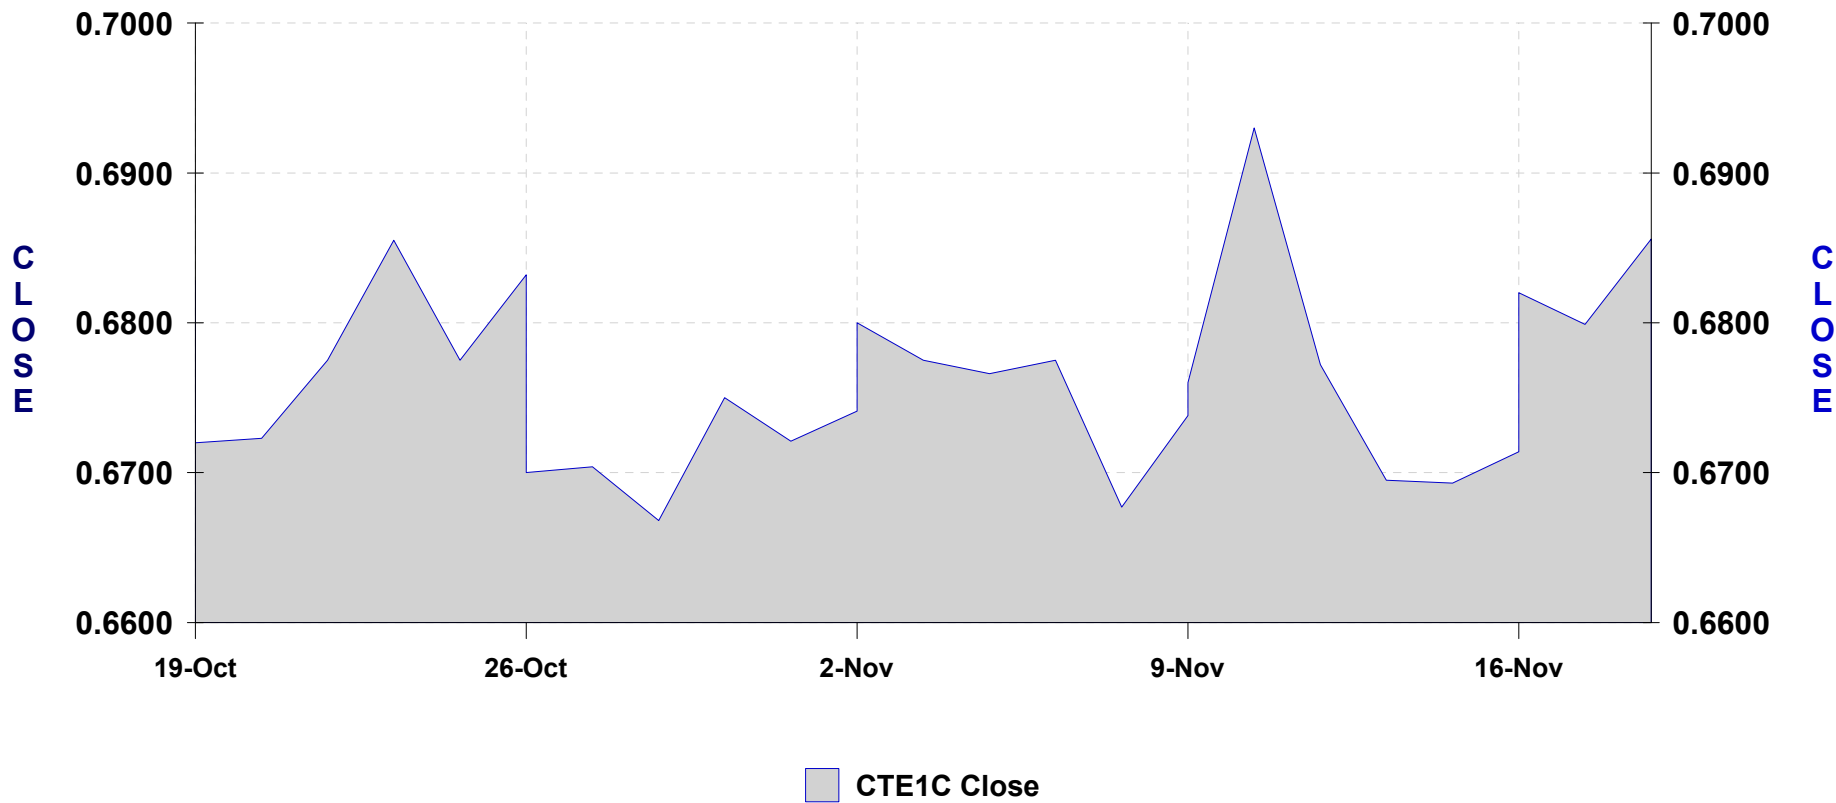

18-Nov-09

Cotton 1-Month — 19-Oct-09 to 18-Nov-09

CTE1C Close