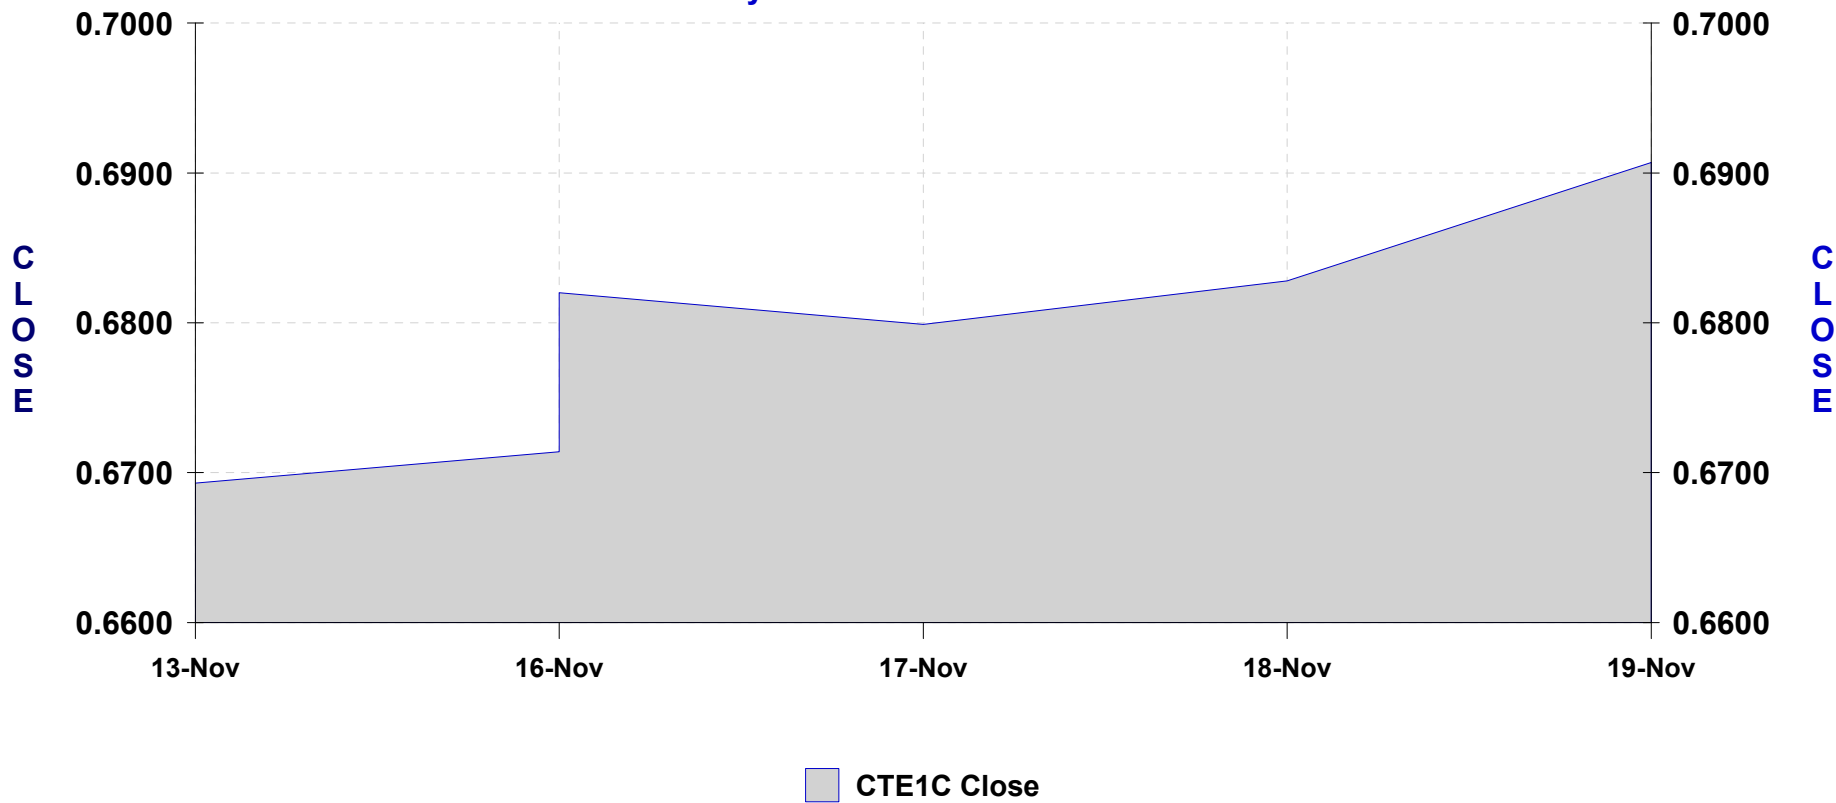

19-Nov-09

Cotton
7-Day — 13-Nov-09 to 19-Nov-09

CTE1C Close