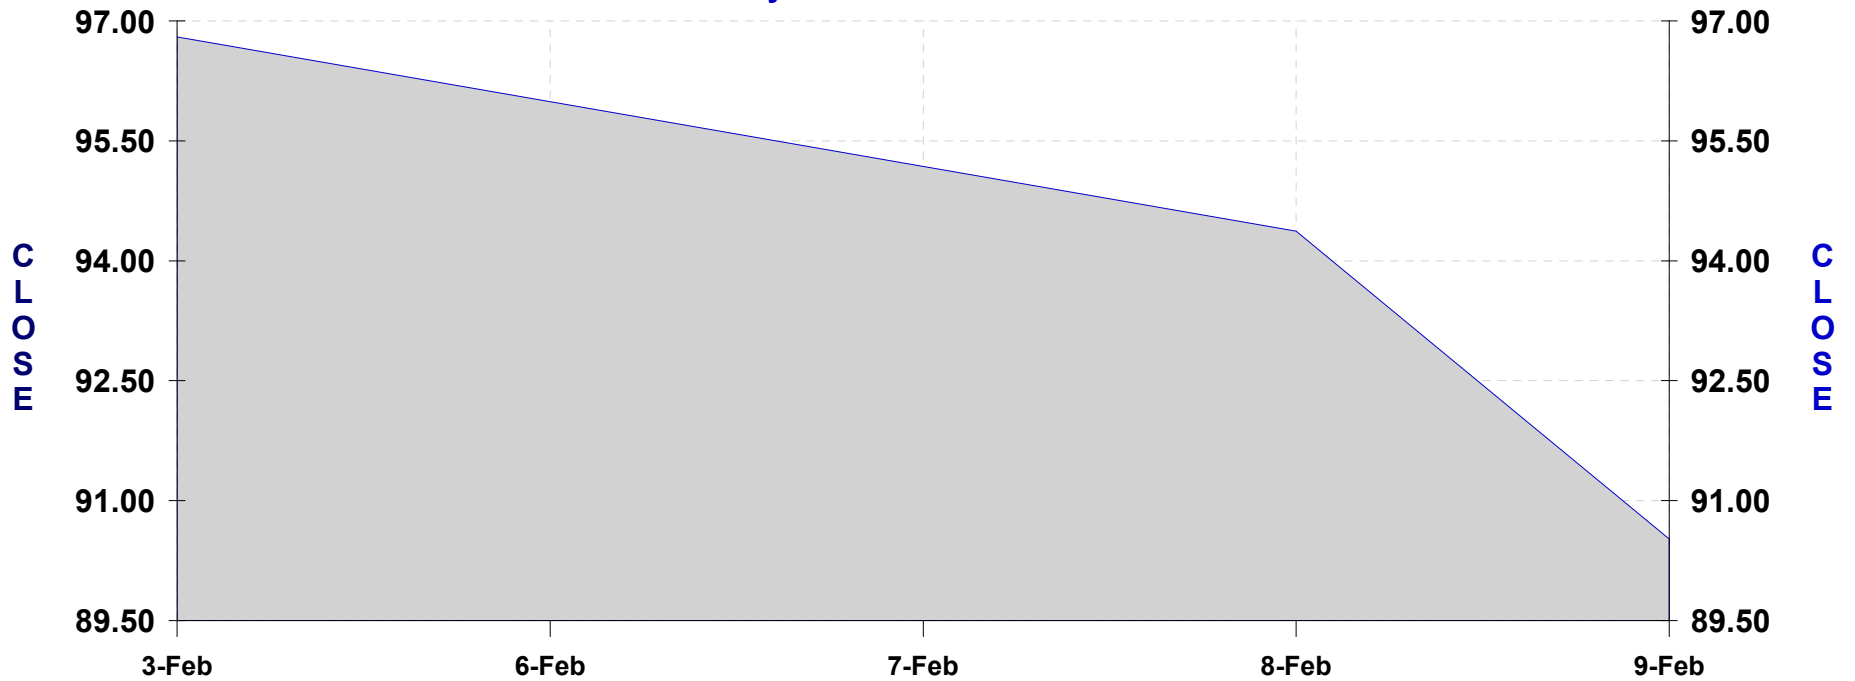

9-Feb-12

Cotton
7-Day — 3-Feb-12 to 9-Feb-12

■ CTE1C Close