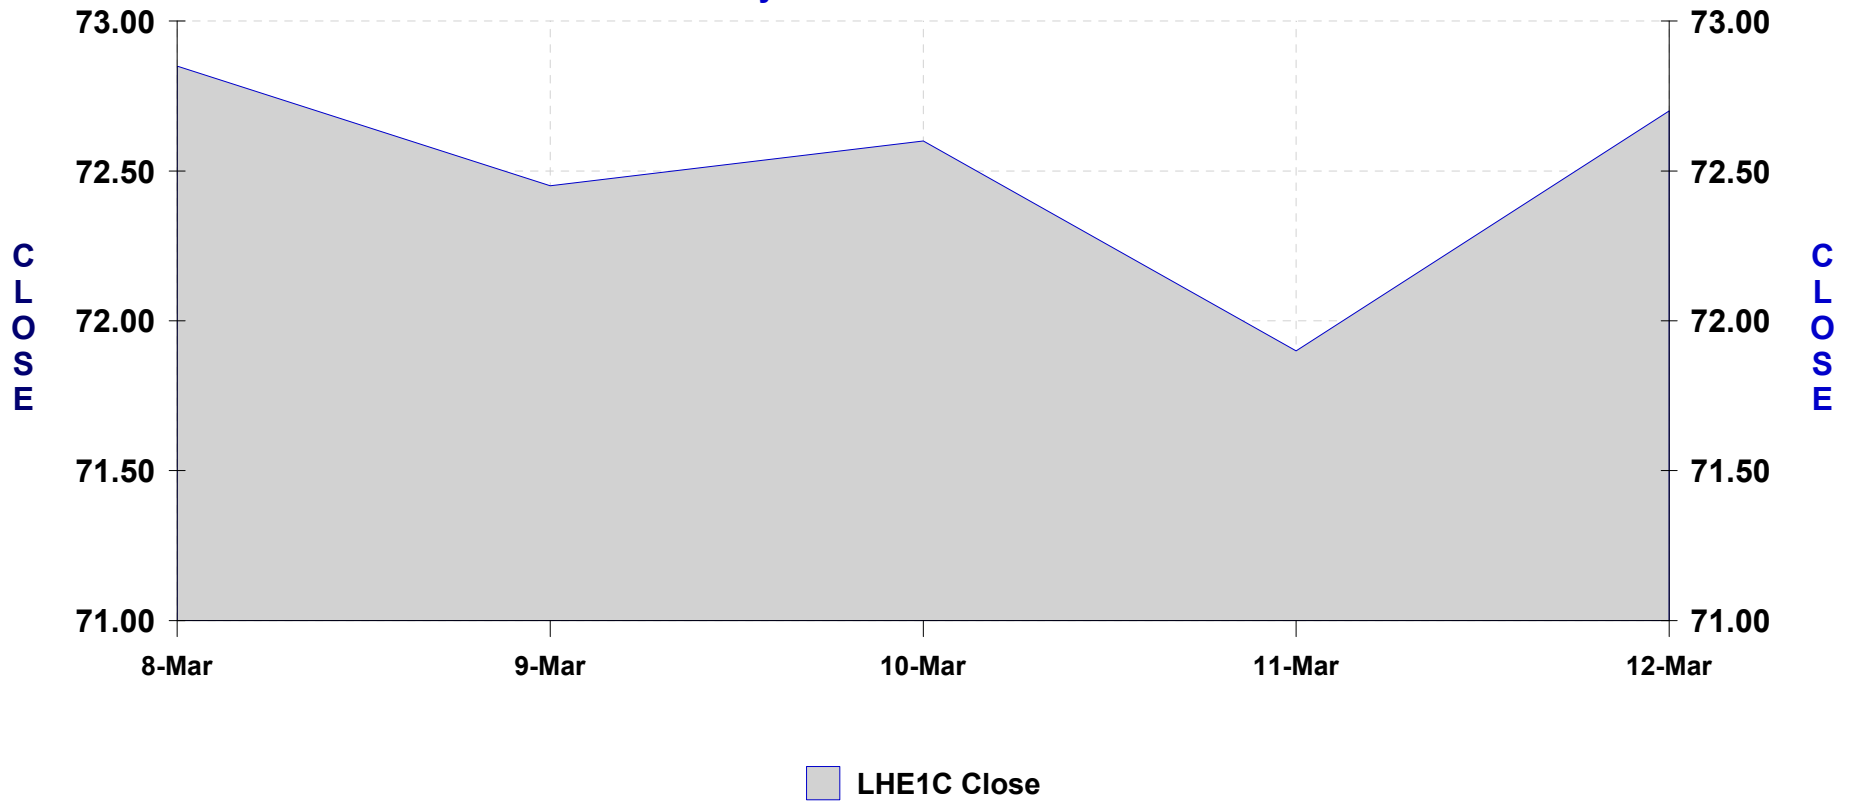

### Hogs 7-Day — 8-Mar-10 to 12-Mar-10

LHE1C Close