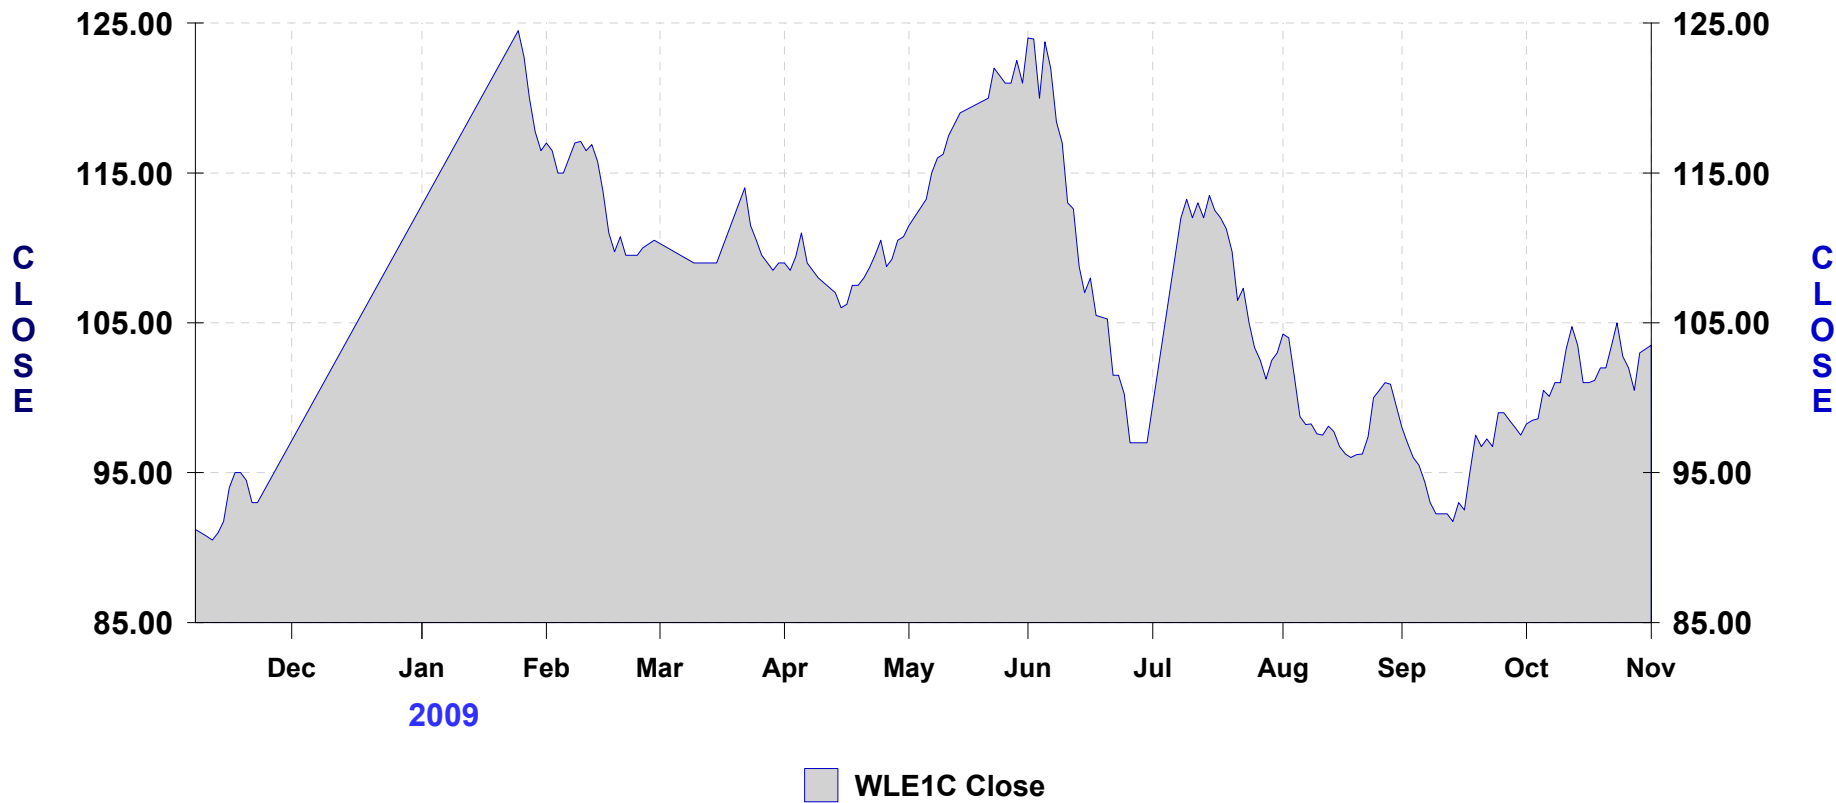

6-Nov-09

Wheat 12-Month — 6-Nov-08 to 2-Nov-09

WLE1C Close