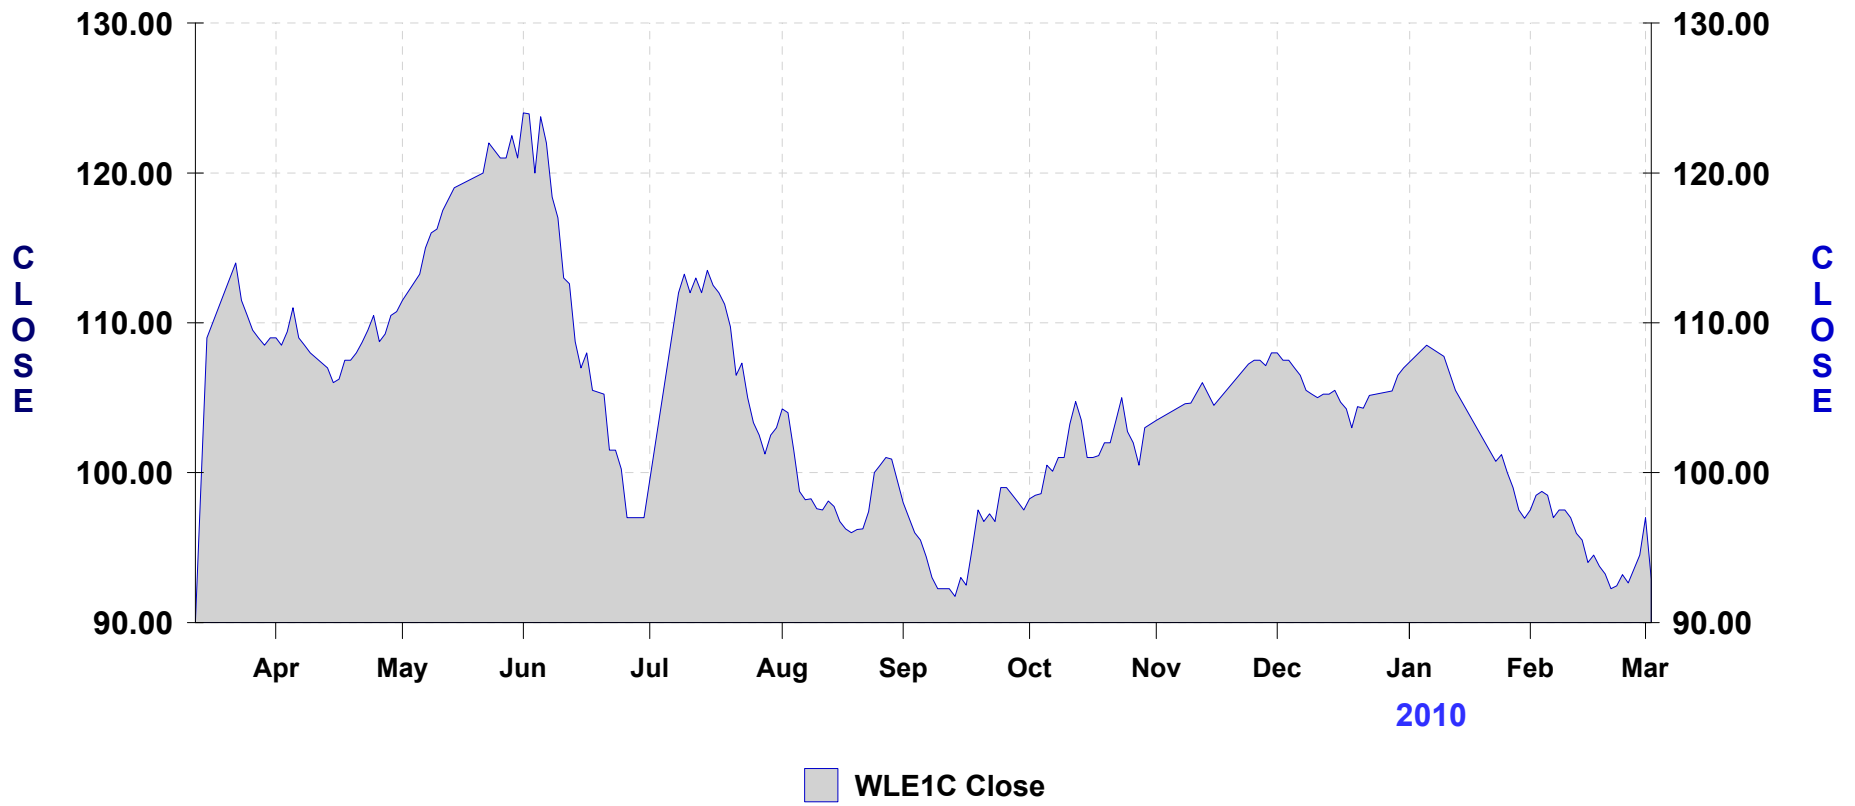

### Wheat 12-Month — 12-Mar-09 to 2-Mar-10

WLE1C Close