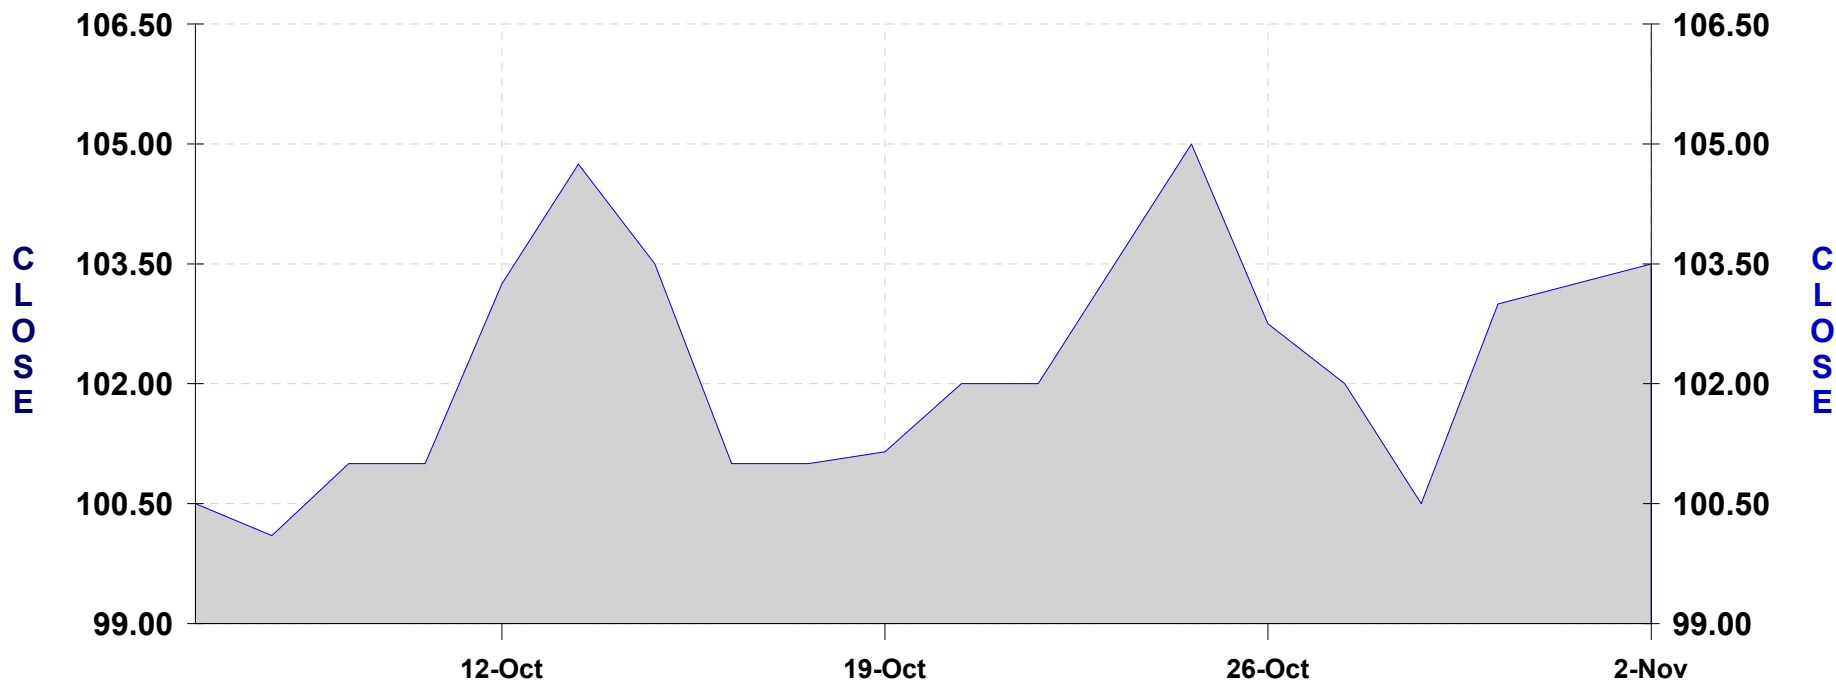

6-Nov-09

Wheat 1-Month — 6-Oct-09 to 2-Nov-09

WLE1C Close