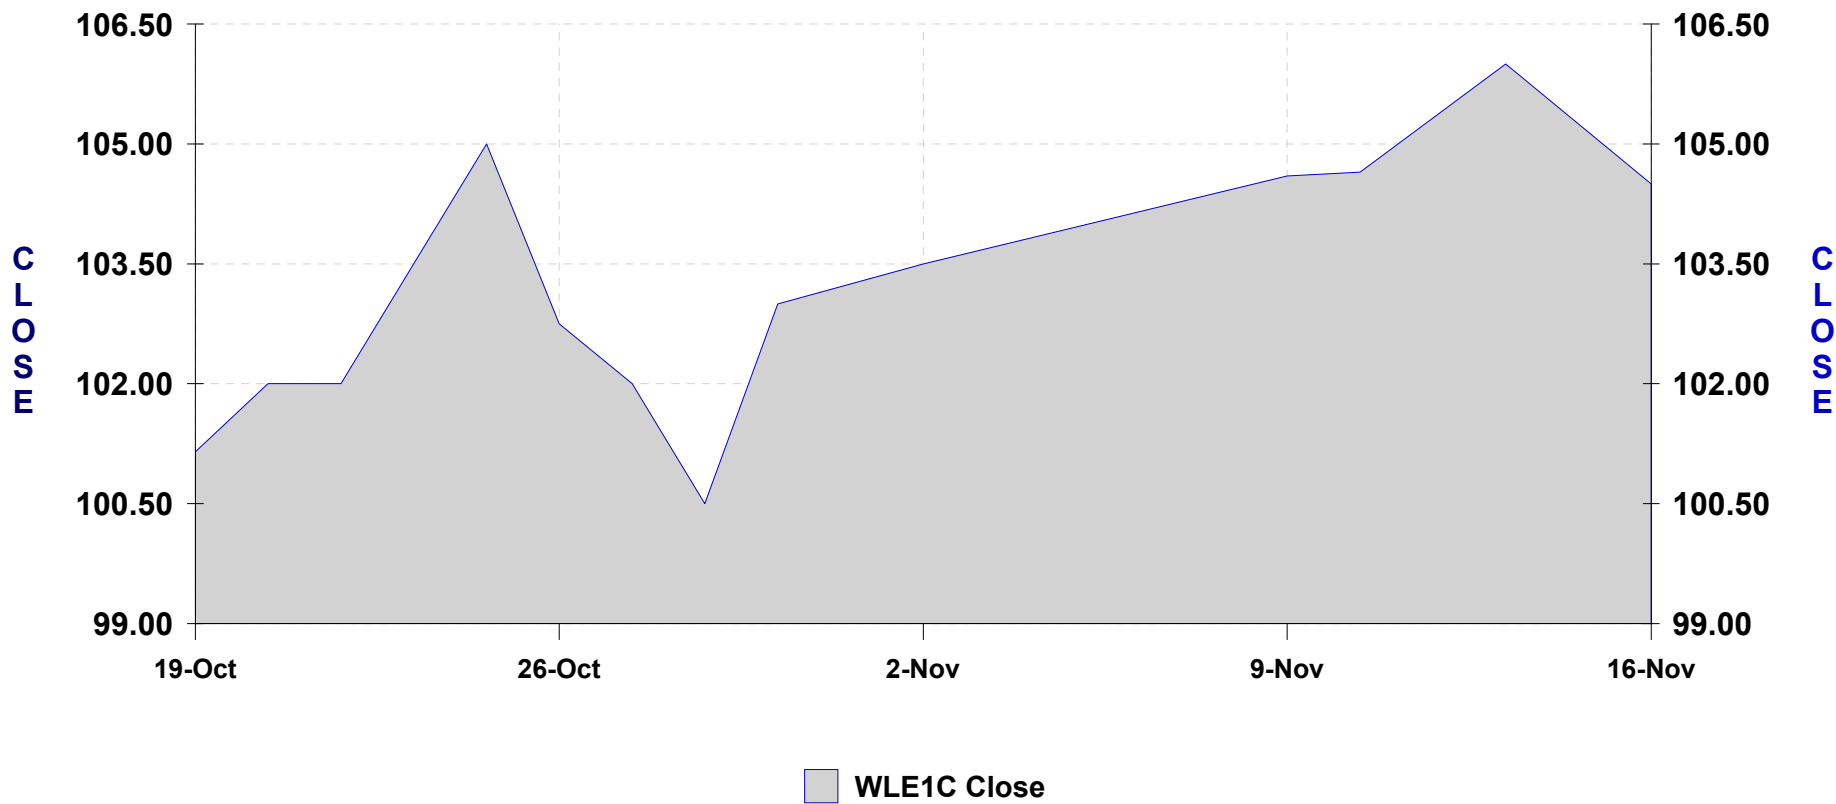

18-Nov-09

Wheat 1-Month — 19-Oct-09 to 16-Nov-09

WLE1C Close