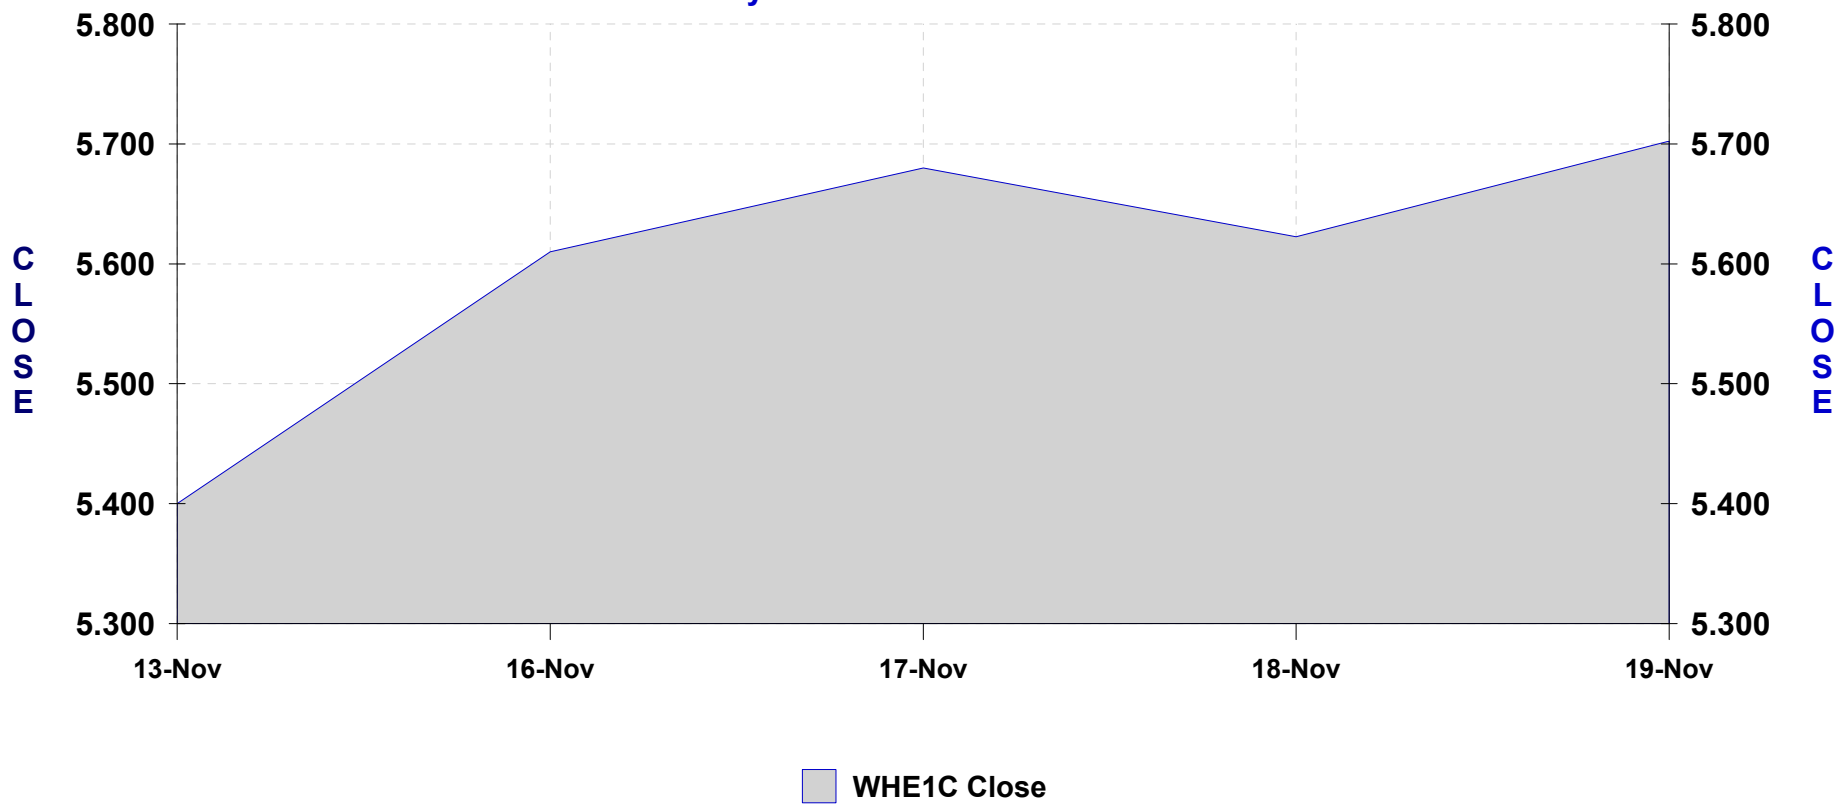

19-Nov-09

Wheat
7-Day — 13-Nov-09 to 19-Nov-09

WHE1C Close