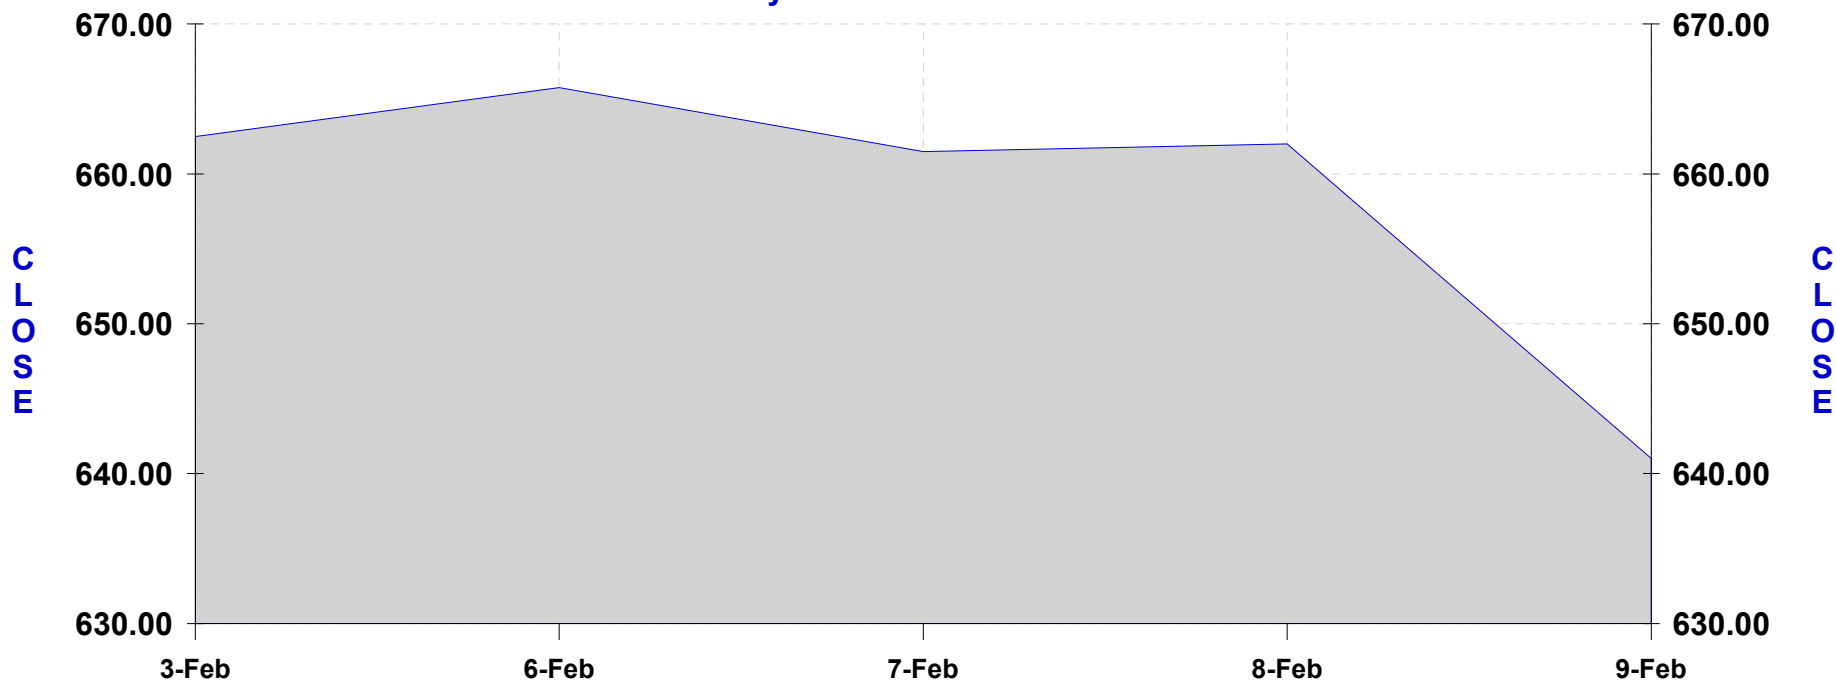

9-Feb-12

Wheat
7-Day — 3-Feb-12 to 9-Feb-12

■ WHE1C Close