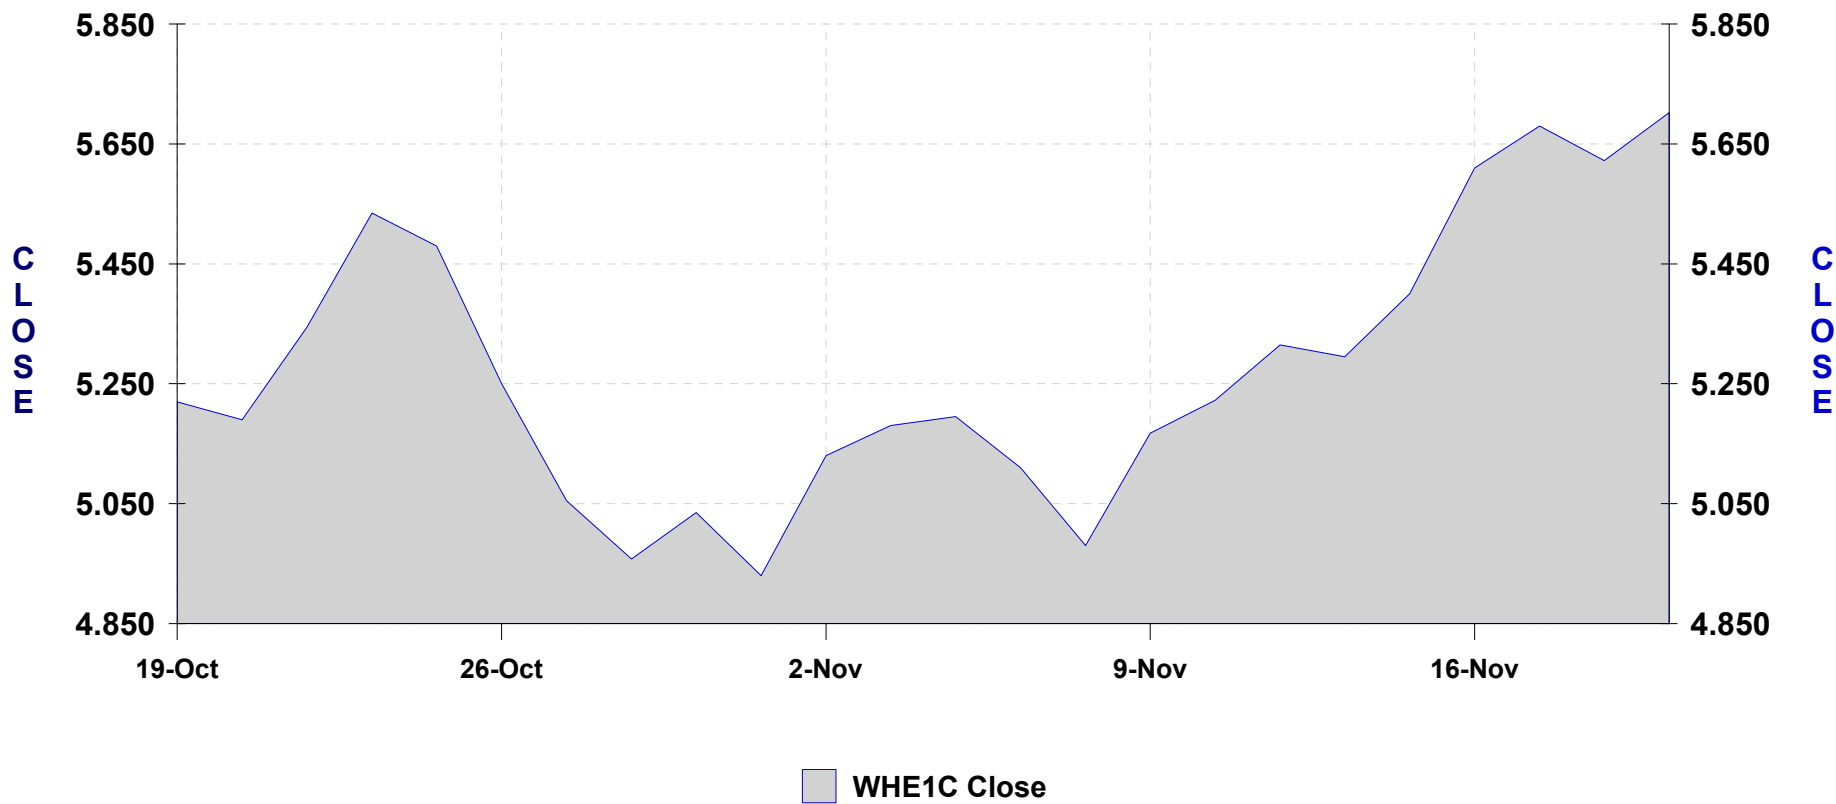

19-Nov-09

Wheat 1-Month — 19-Oct-09 to 19-Nov-09

WHE1C Close