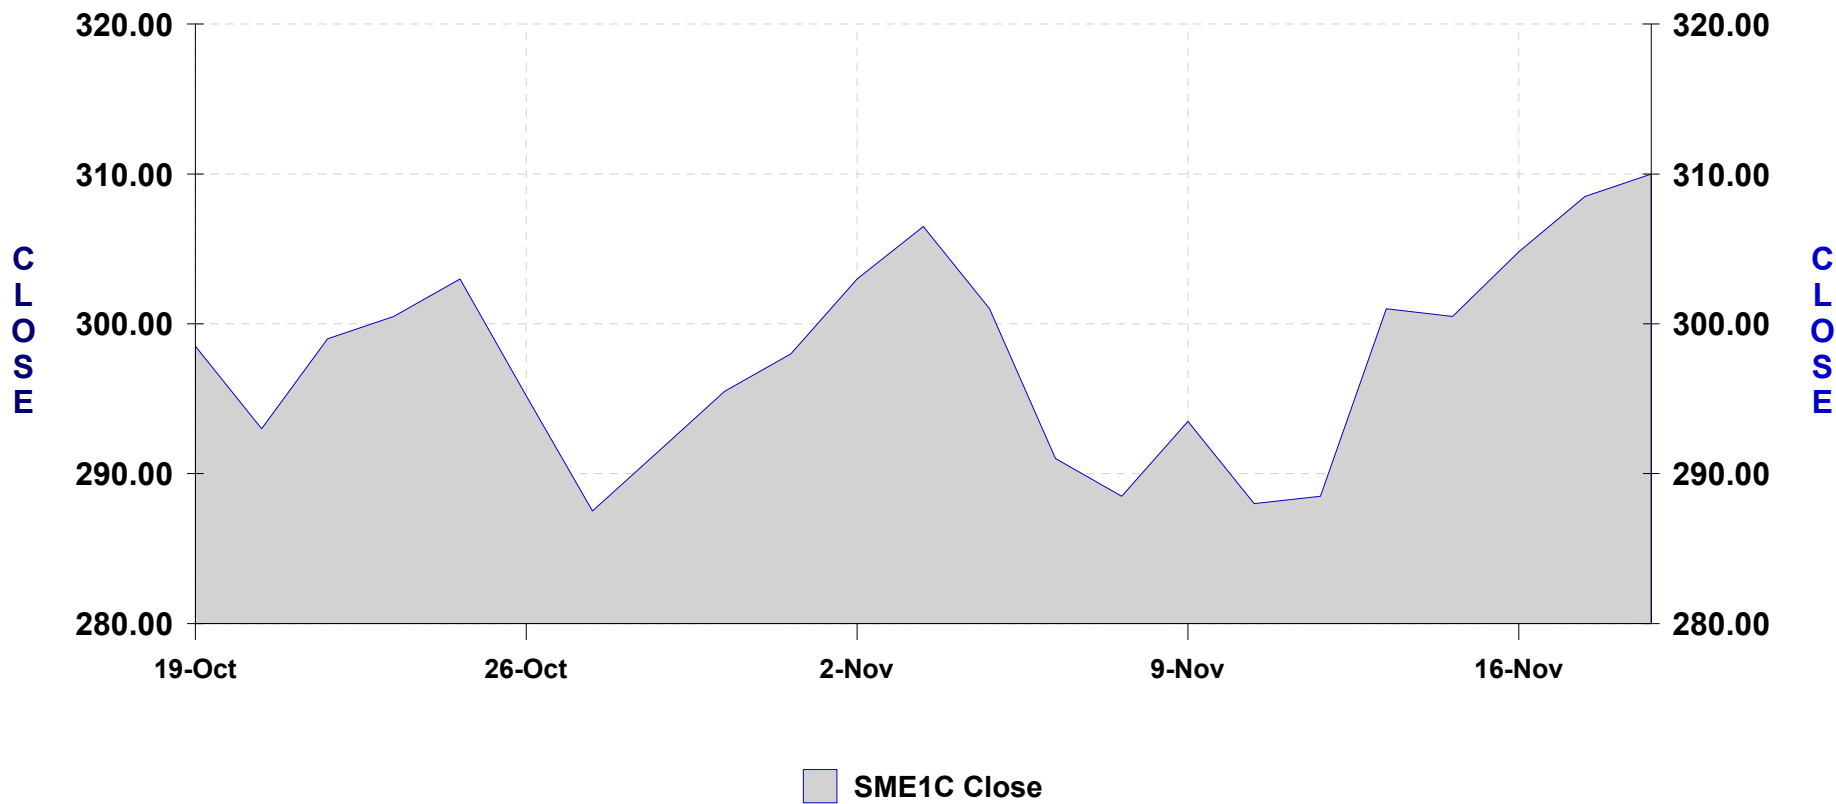

18-Nov-09

Soybean Meal 1-Month — 19-Oct-09 to 18-Nov-09

■ SME1C Close