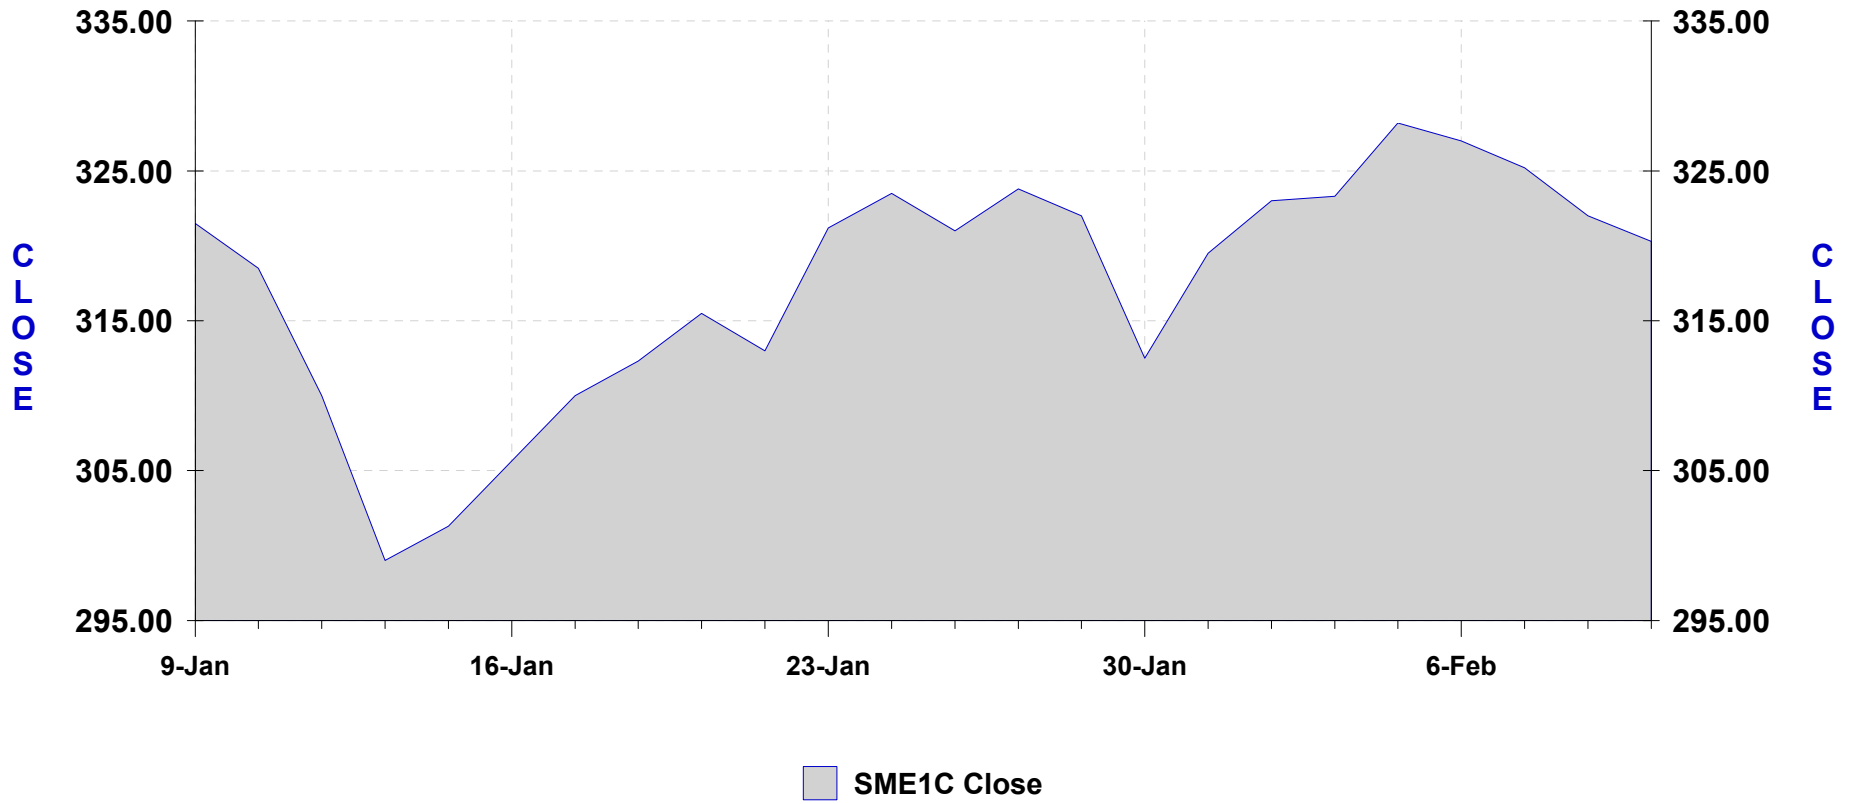

9-Feb-12

Soybean Meal 1-Month — 9-Jan-12 to 9-Feb-12

■ SME1C Close