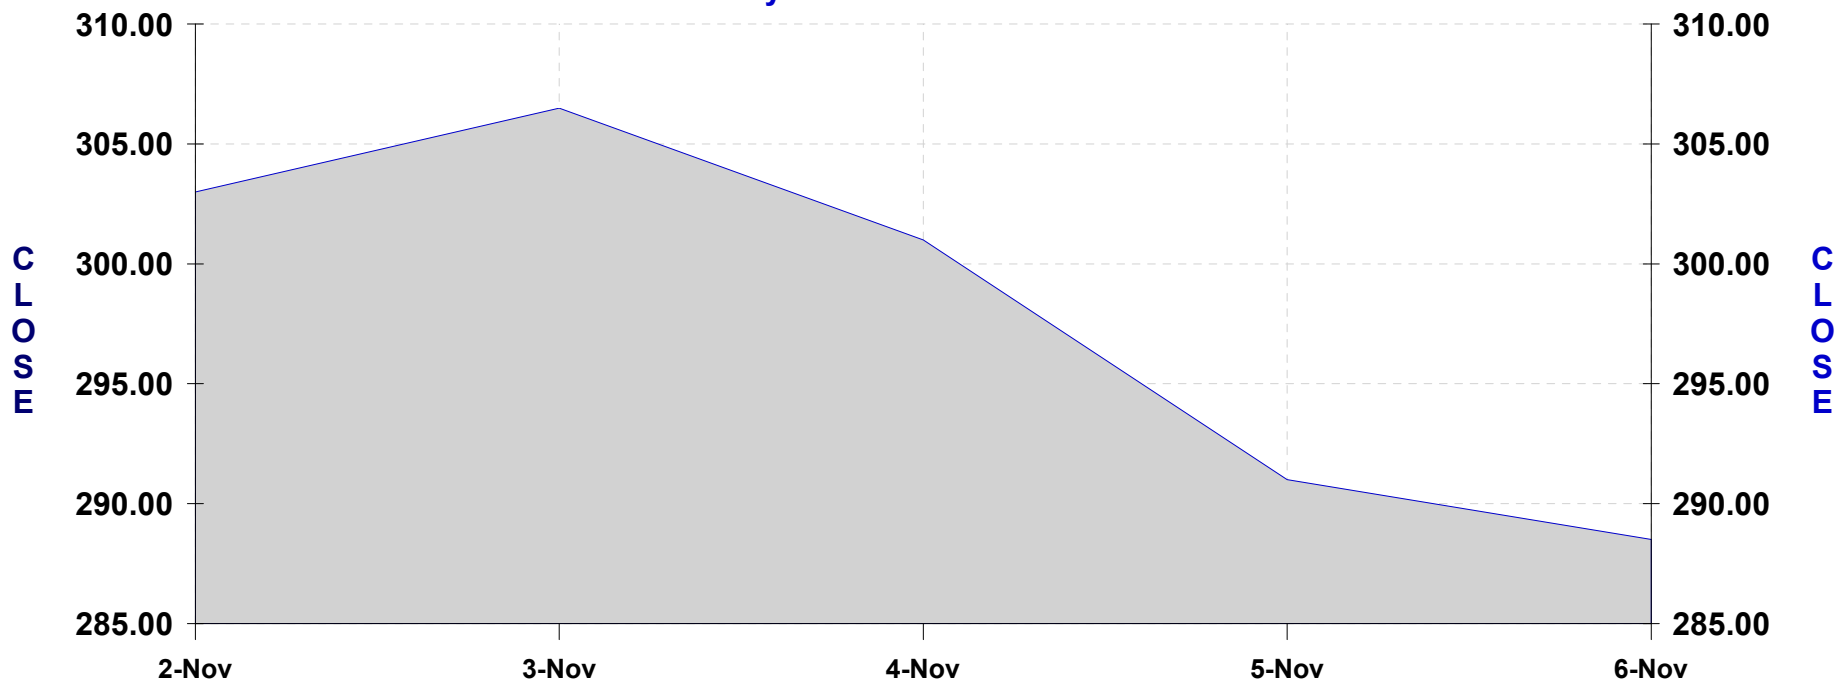

7-Nov-09

Soybean Meal 7-Day — 2-Nov-09 to 6-Nov-09

■ SME1C Close