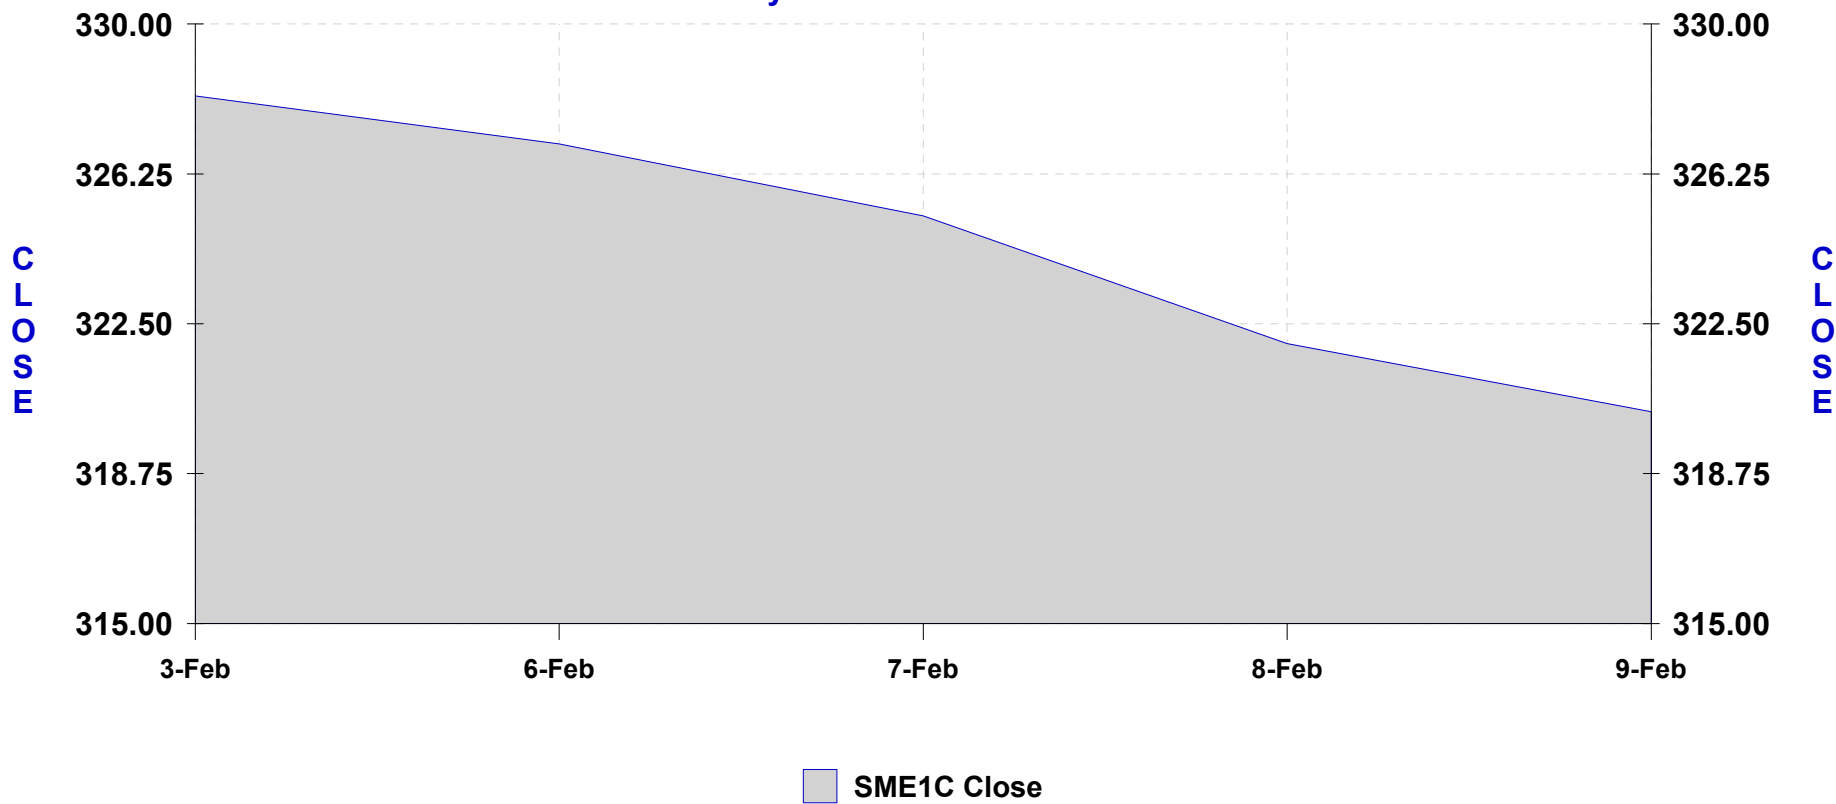

9-Feb-12

Soybean Meal 7-Day — 3-Feb-12 to 9-Feb-12

■ SME1C Close