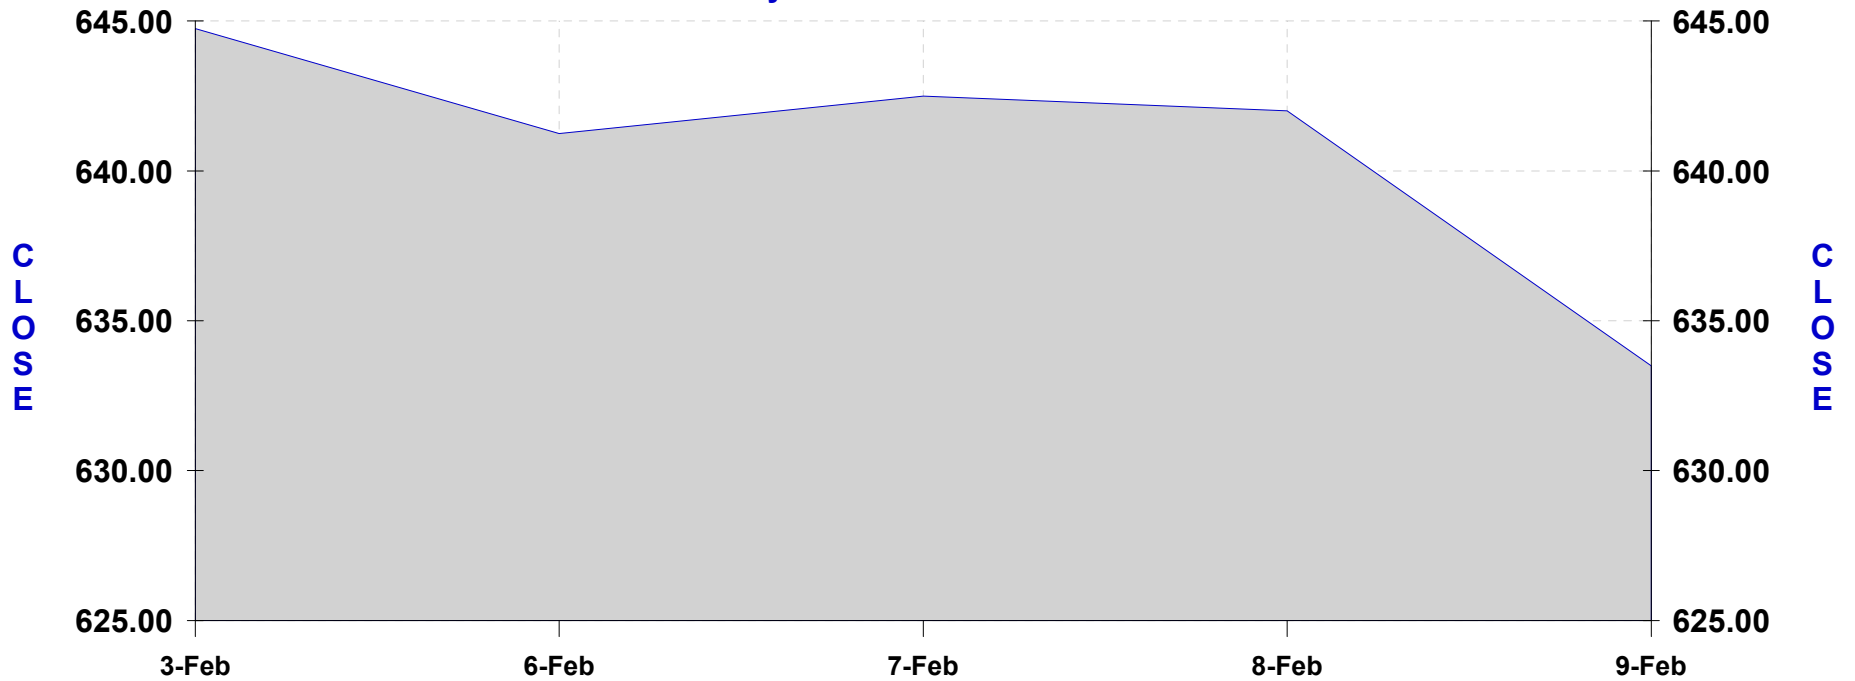

9-Feb-12

Corn [CBOT]
7-Day — 3-Feb-12 to 9-Feb-12

■ CNE1C Close