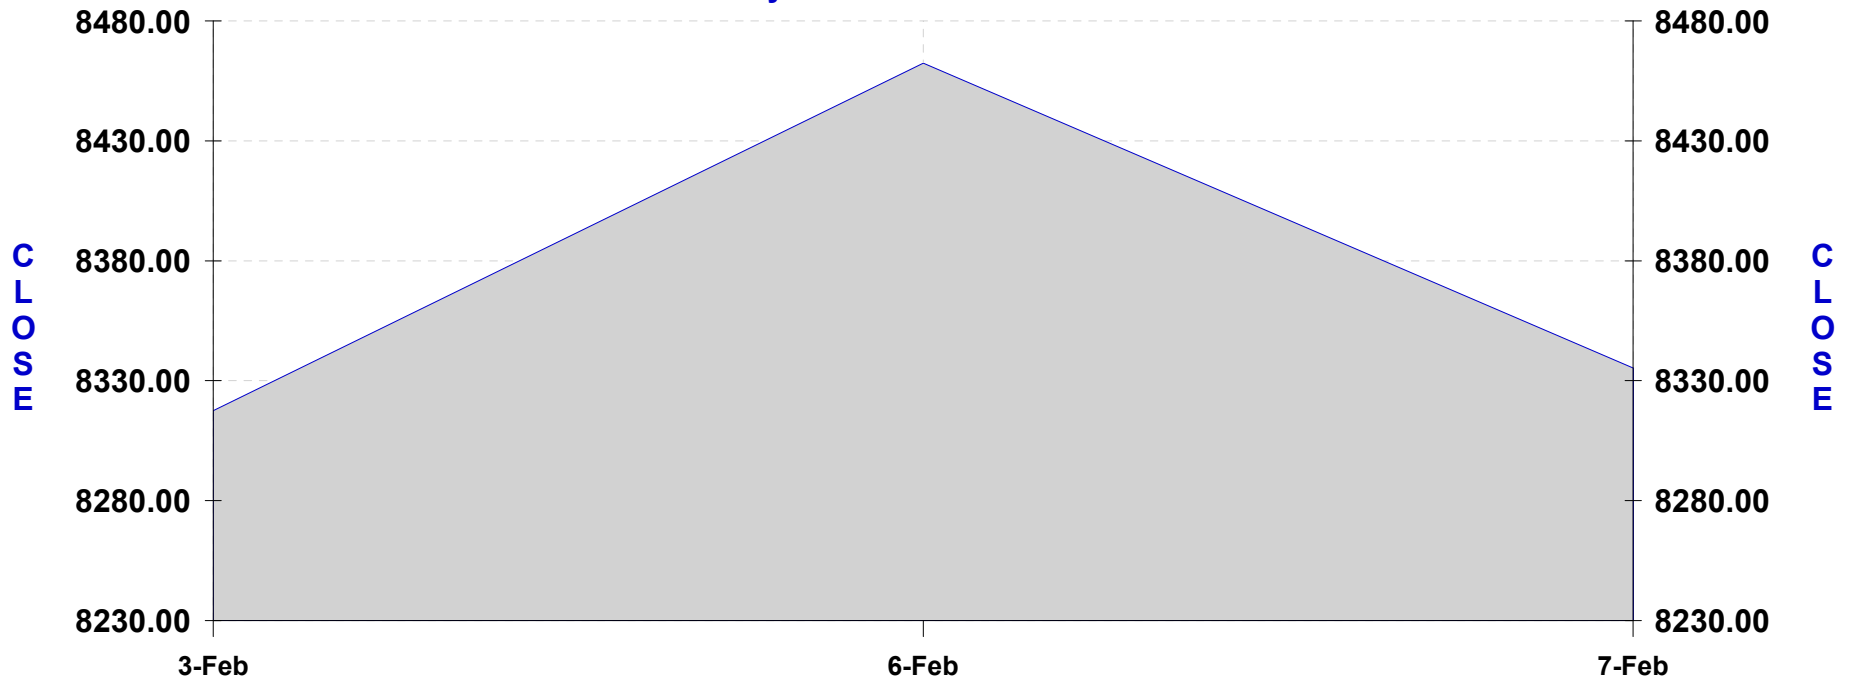

9-Feb-12

Copper
7-Day — 3-Feb-12 to 7-Feb-12

■ CWLON Close