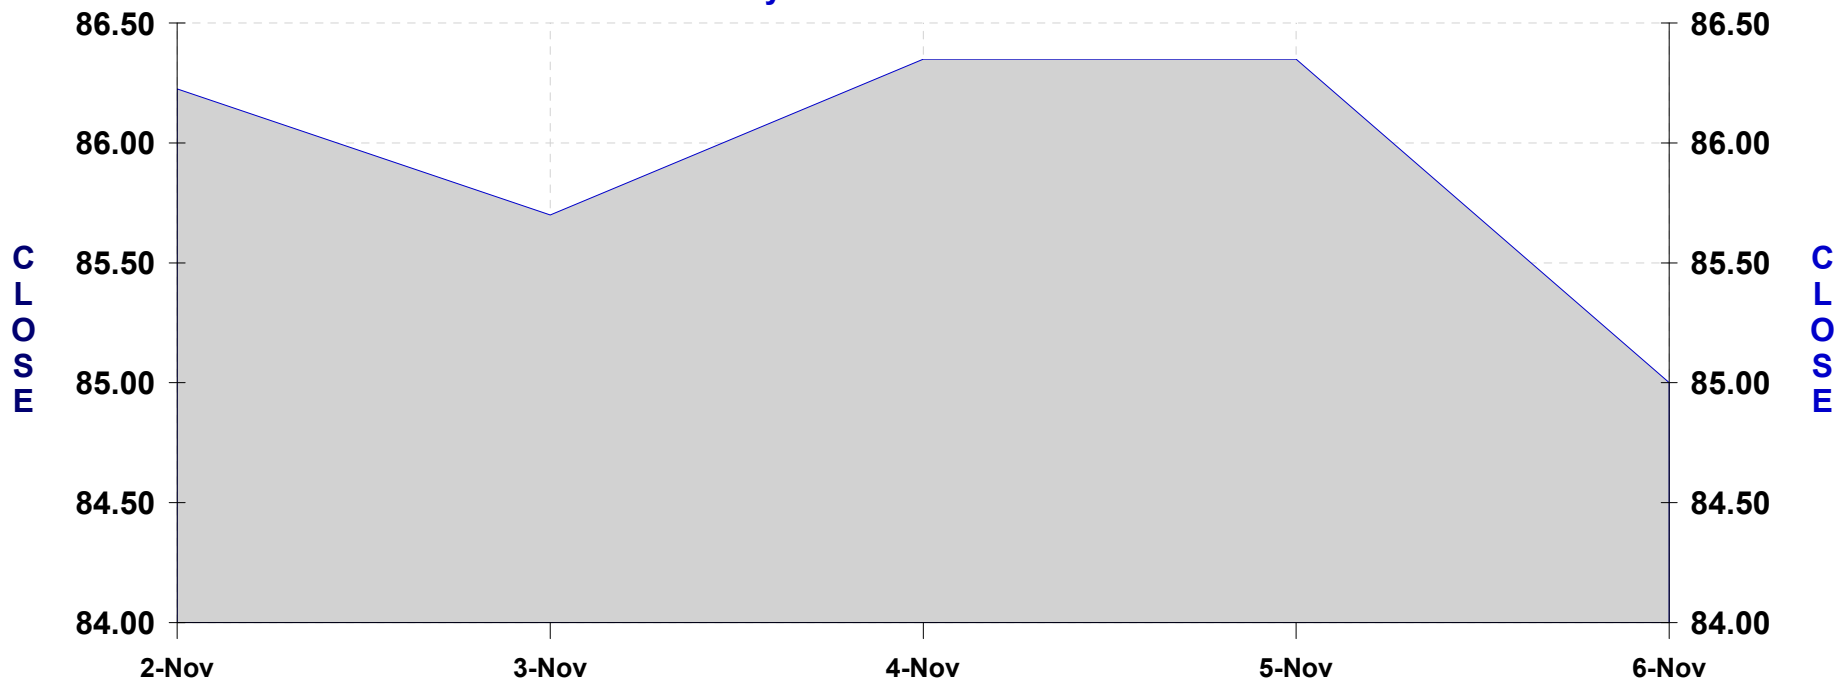

6-Nov-09

Cattle
7-Day — 2-Nov-09 to 6-Nov-09

■ LCE1C Close