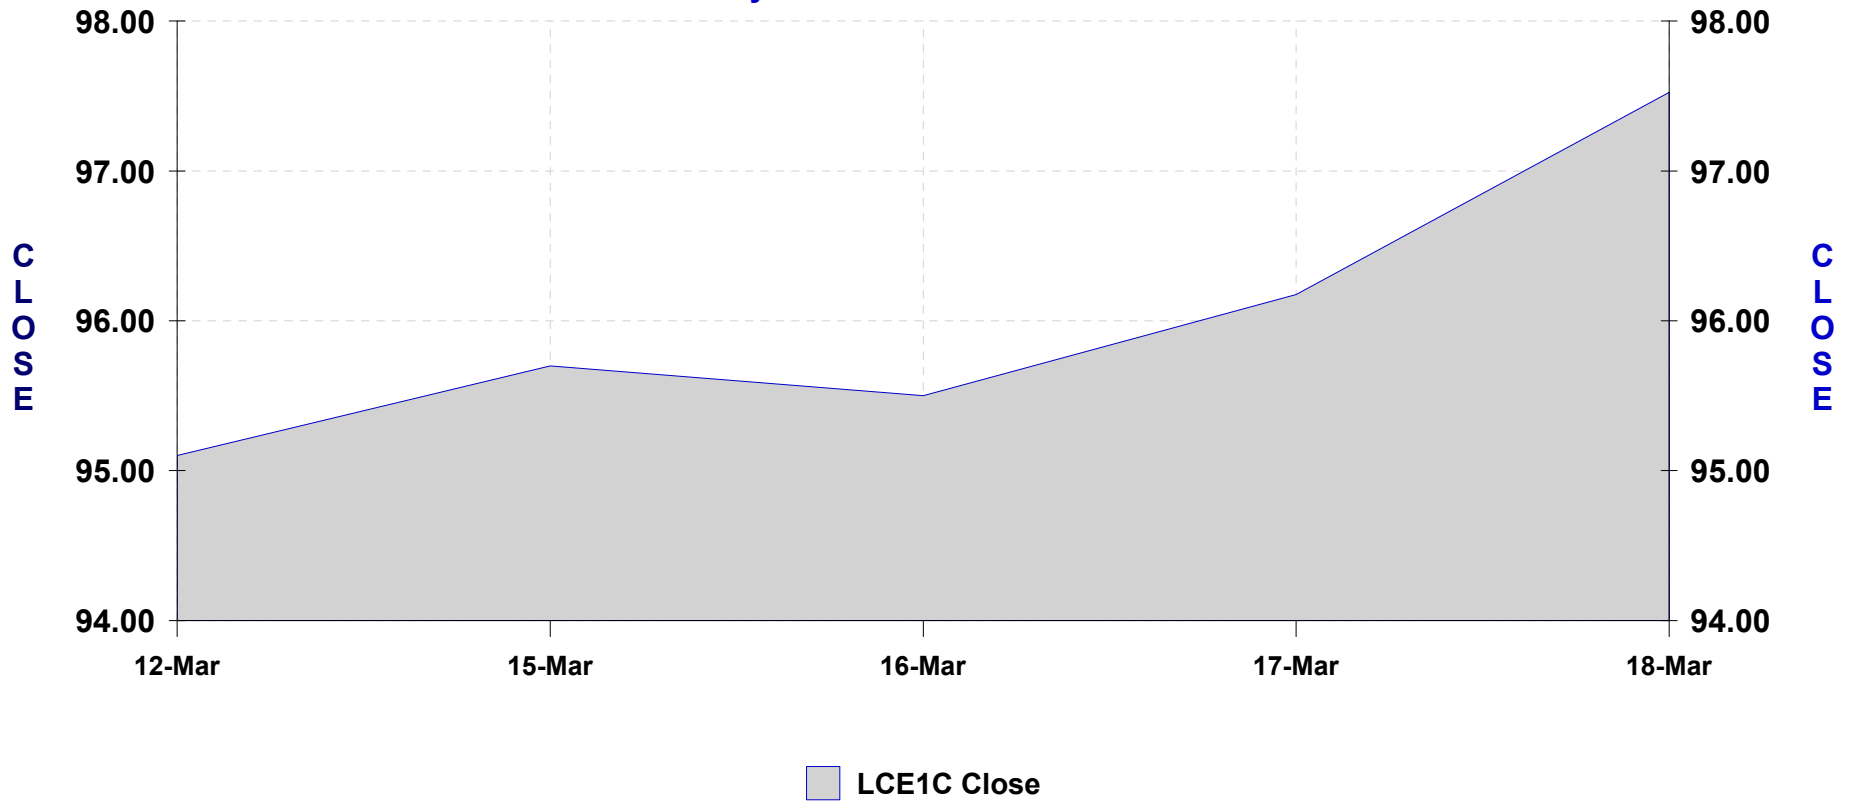

18-Mar-10

**Cattle**  
**7-Day — 12-Mar-10 to 18-Mar-10**

■ LCE1C Close