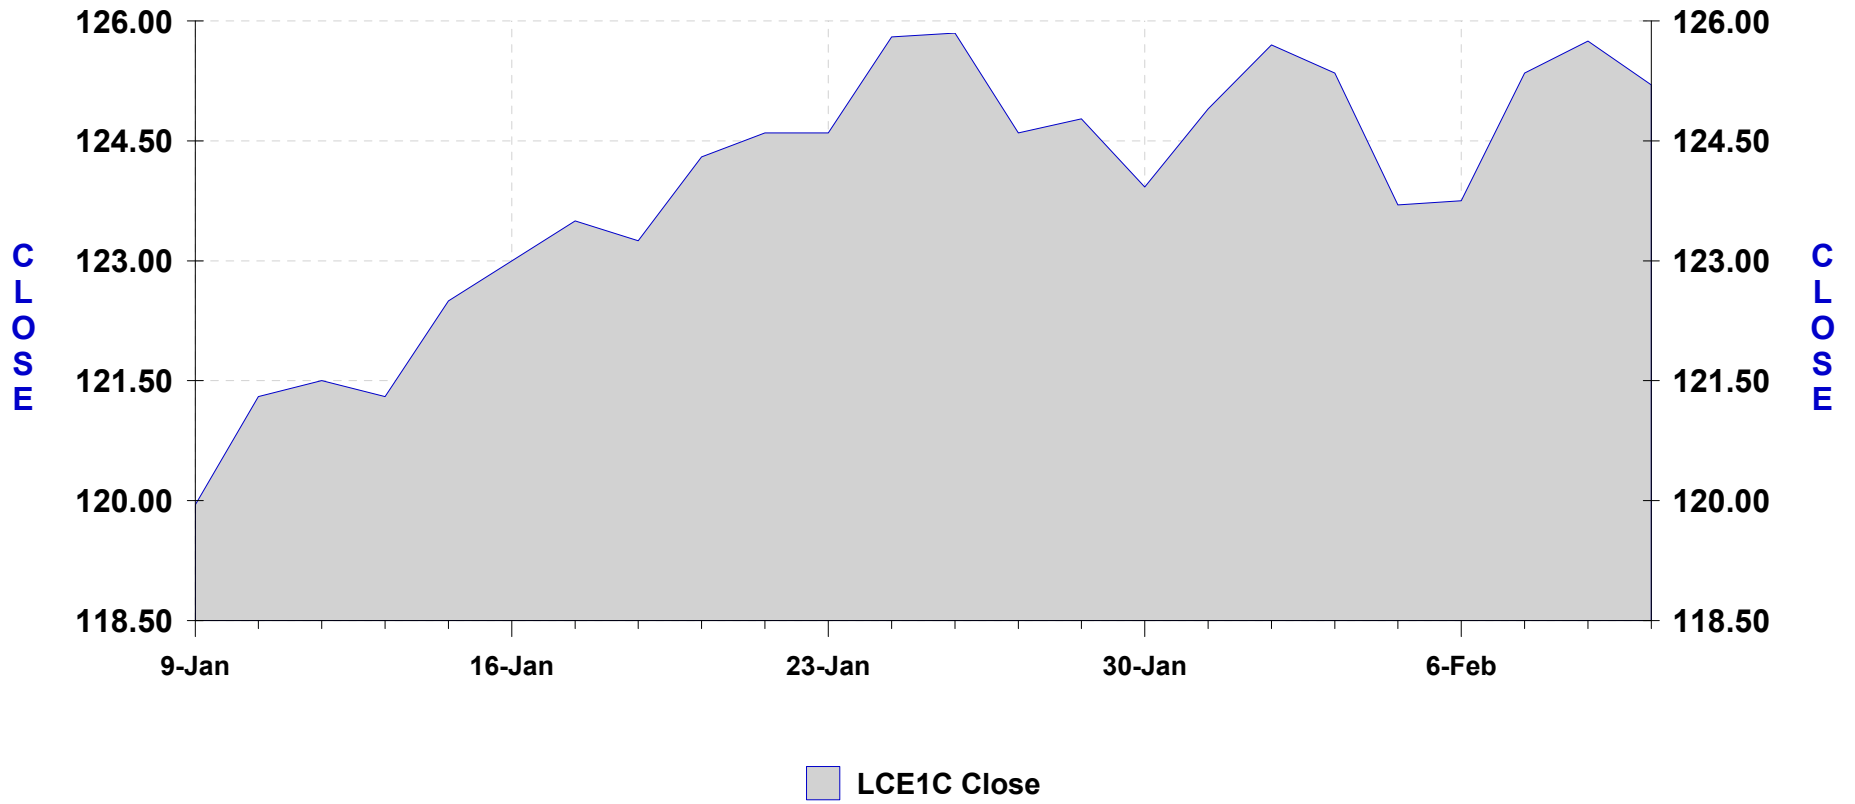

9-Feb-12

Cattle
1-Month — 9-Jan-12 to 9-Feb-12

■ LCE1C Close